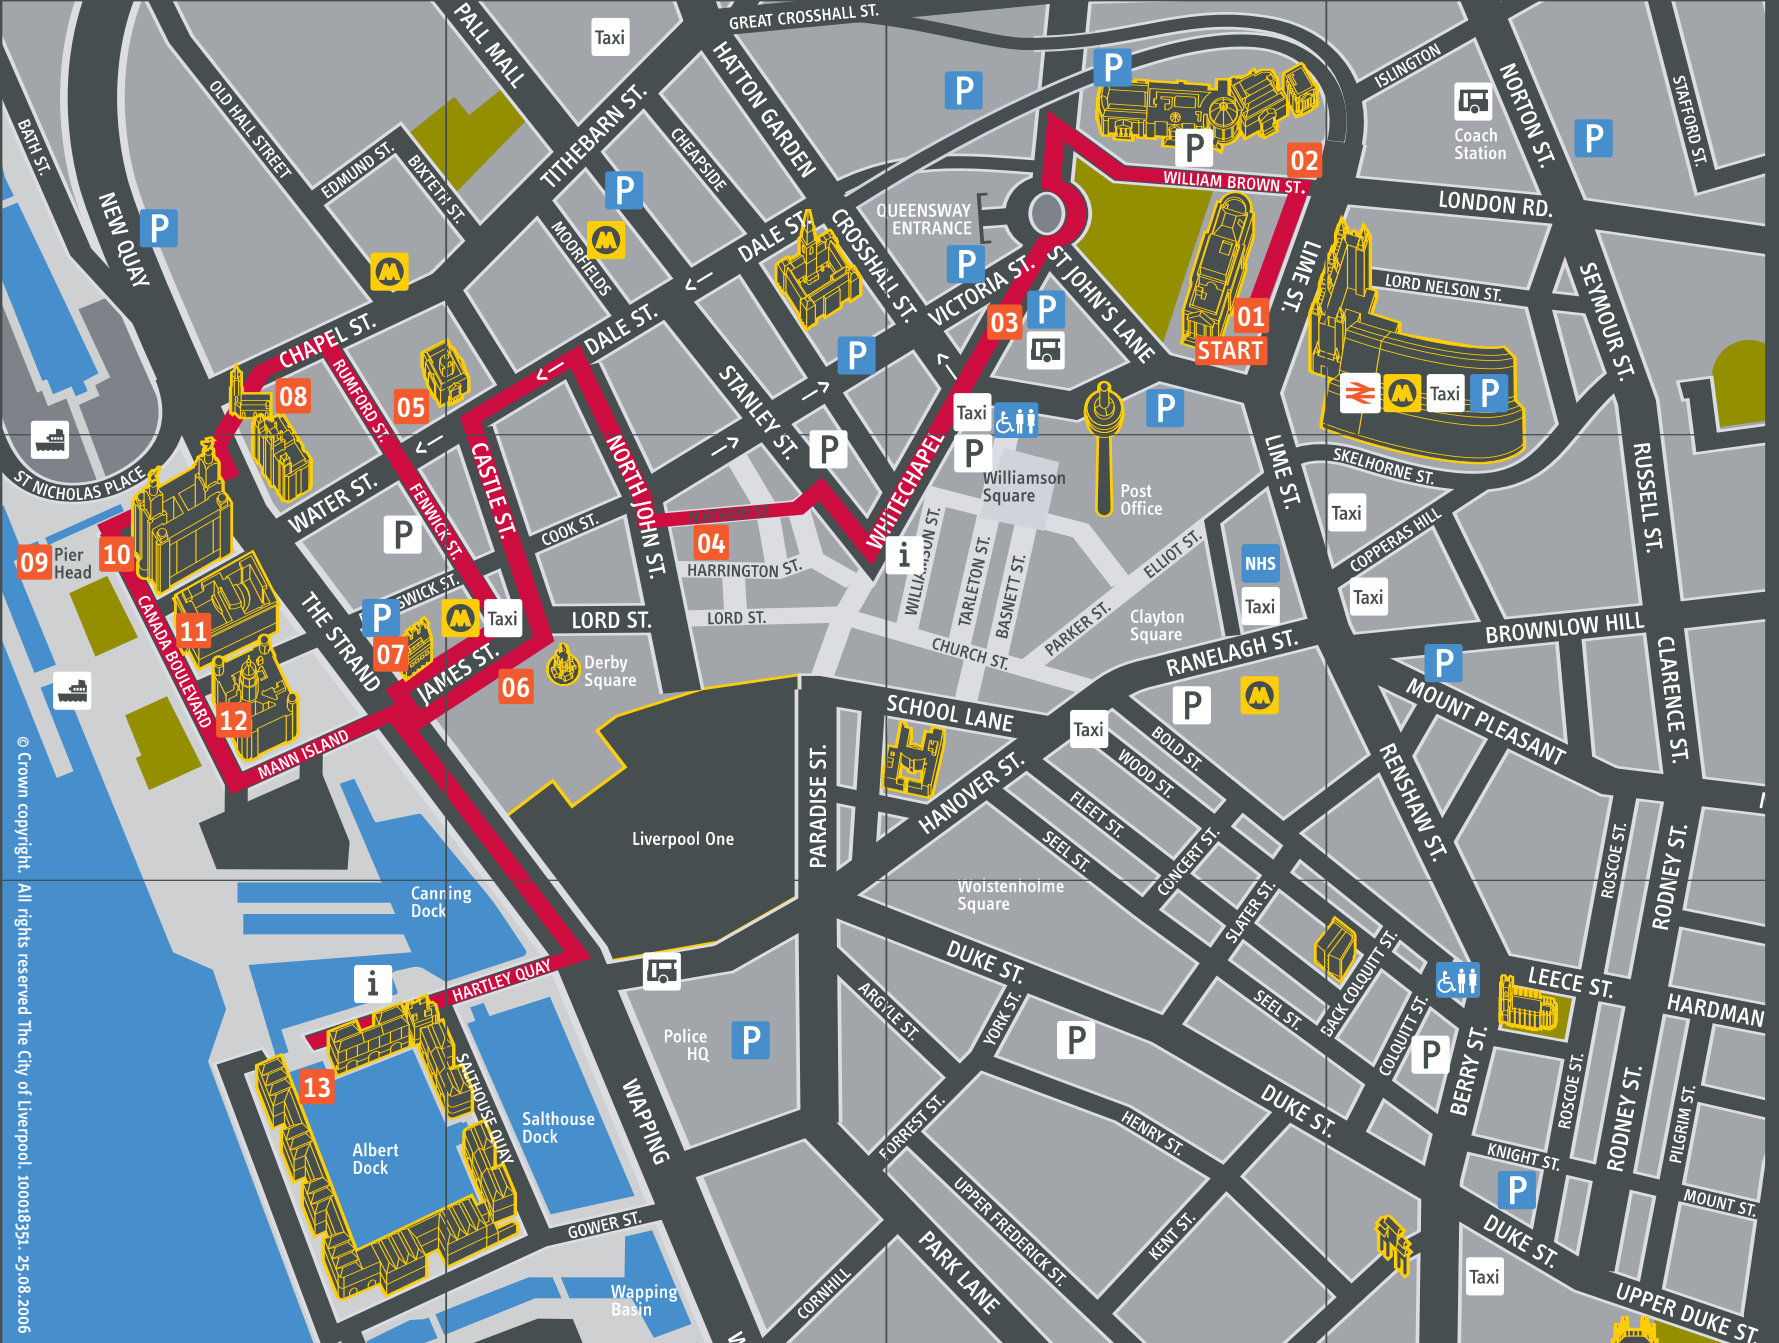

↑ BELFAST FERRY SOUTHPORT

↑ LIVERPOOL FC EVERTON FC

↔ M62/CROXTETH HALL HOSPITAL

1 ↔ WILLIAMSON TUNNELS ST HELENS / KNOWSLEY SAFARI PARK

2

3

- 01 St. George's Hall
- 02 William Brown Street
- 03 The Pool of Liverpool & Whitechapel
- 04 Mathew Street & The Cavern Club
- 05 Liverpool Town Hall
- 06 Liverpool Castle
- 07 Albion House
- 08 St. Nicholas Church
- 09 Pier Head
- 10 Royal Liver Building
- 11 Cunard Building
- 12 Port of Liverpool Building
- 13 Albert Dock

- Merseyrail
- National Rail
- Parking
- Parking - Disabled
- NHS Walk in centre
- Toilets

© Crown copyright. All rights reserved The City of Liverpool. 100018351. 25.08.2006

SCALE: 400M/3 MINUTES WALK

↓ LIVERPOOL AIRPORT/SPEKE HALL OTTERSPOOL PROMENADE